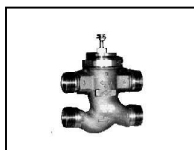

4-ways zone valve, valve body: bronze, threaded connection, diameter: 1/2" / 3/4", max temp. liquid: 2° C/120°C, nominal pressure: PN22, compatible actuators: AVU / AVUX / AVUE / AVUM, These products are no longer in production. we can only deliver them upon available stock, We can propose you a replacement product

**Ref # :
FEU6414**

Linear 4-way valve, diameter: 1/2", KV: 0.63, valve body: bronze, threaded connection, compatible actuators: AVU / AVUX / AVUE / AVUM , These products are no longer in production. we can only deliver them upon available stock, We can propose you a replacement product

**Price :
95.29 €
VAT incl**

**Ref # :
FEU6415**

Linear 4-way valve, diameter: 1/2", KV: 1, valve body: bronze, threaded connection, compatible actuators: AVU / AVUX / AVUE / AVUM , These products are no longer in production. we can only deliver them upon available stock, We can propose you a replacement product

**Price :
98.11 €
VAT incl**

**Ref # :
FEU6416**

Linear 4-way valve, diameter: 1/2", KV: 2, valve body: bronze, threaded connection, compatible actuators: AVU / AVUX / AVUE / AVUM , These products are no longer in production. we can only deliver them upon available stock, We can propose you a replacement product