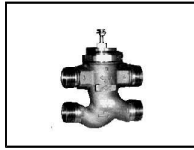

**Ref # :
FEU6627**

Linear 4-way valve, diameter: 3/4", KV: 5.6, valve body: bronze, threaded connection, compatible actuators: AVU / AVUX / AVUE / AVUM , These products are no longer in production. we can only deliver them upon available stock, We can propose you a replacement product

**Price :
152.74 €
VAT incl**

last update 18/06/12 The prices are nett vat inclusive, for special requests, please send us an email

Stock information	explanation
*	Normal stock 1 to 2 pieces
**	Normal stock 2 to 5 pieces
***	Normal stock 5 to 10 pieces
****	Normal stock +10 pieces
? x	limited stock, always inform before ordering
(a)	normal delay in (a) x week, i case of stock break
in case of urgent delivery	always call us before ordering