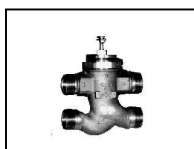

3/4", type FEU">

Français | Nederlands | English | Deutsch

Transport to Europe EEC

Payment by paypal on web www.xref.be

Payment by wire transfer or on reception

info 0032(0)2 5210045 or info@xref.be

Satchwell - 4-ways zone valves, 1/2" - 3/4", type feu

4-ways zone valve, valve body: bronze, threaded connection, diameter: 1/2" / 3/4", max temp. liquid: 2° C/120°C, nominal pressure: PN22, compatible actuators: AVU / AVUX / AVUE / AVUM, These products are no longer in production. we can only deliver them upon available stock, We can propose you a replacement product

**Ref # :
FEU6414**

Linear 4-way valve, diameter: 1/2", KV: 0.63, valve body: bronze, threaded connection, compatible actuators: AVU / AVUX / AVUE / AVUM , These products are no longer in production. we can only deliver them upon available stock, We can propose you a replacement product

**Price :
95.29 €
VAT incl**

**Ref # :
FEU6415**

Linear 4-way valve, diameter: 1/2", KV: 1, valve body: bronze, threaded connection, compatible actuators: AVU / AVUX / AVUE / AVUM , These products are no longer in production. we can only deliver them upon available stock, We can propose you a replacement product