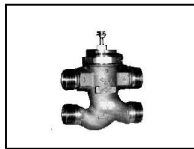

**Ref # :
FEU6626**

Linear 4-way valve, diameter: 3/4", KV: 4, valve body: bronze, threaded connection, compatible actuators: AVU / AVUX / AVUE / AVUM , These products are no longer in production. we can only deliver them upon available stock, We can propose you a replacement product

**Price :
152.74 €
VAT incl**