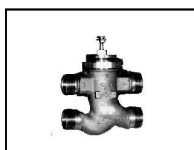

3/4", type FEU">

Français | Nederlands | English | Deutsch

Transport to Europe EEC

Payment by paypal on web www.xref.be

Payment by wire transfer or on reception

info 0032(0)2 5210045 or info@xref.be

Satchwell - 4-ways zone valves, 1/2" - 3/4", type feu

4-ways zone valve, valve body: bronze, threaded connection, diameter: 1/2" / 3/4", max temp. liquid: 2° C/120°C, nominal pressure: PN22, compatible actuators: AVU / AVUX / AVUE / AVUM, These products are no longer in production. we can only deliver them upon available stock, We can propose you a replacement product

**Ref # :
FEU6414**

Linear 4-way valve, diameter: 1/2", KV: 0.63, valve body: bronze, threaded connection, compatible actuators: AVU / AVUX / AVUE / AVUM , These products are no longer in production. we can only deliver them upon available stock, We can propose you a replacement product

**Price :
95.29 €
VAT incl**

**Ref # :
FEU6415**

Linear 4-way valve, diameter: 1/2", KV: 1, valve body: bronze, threaded connection, compatible actuators: AVU / AVUX / AVUE / AVUM , These products are no longer in production. we can only deliver them upon available stock, We can propose you a replacement product